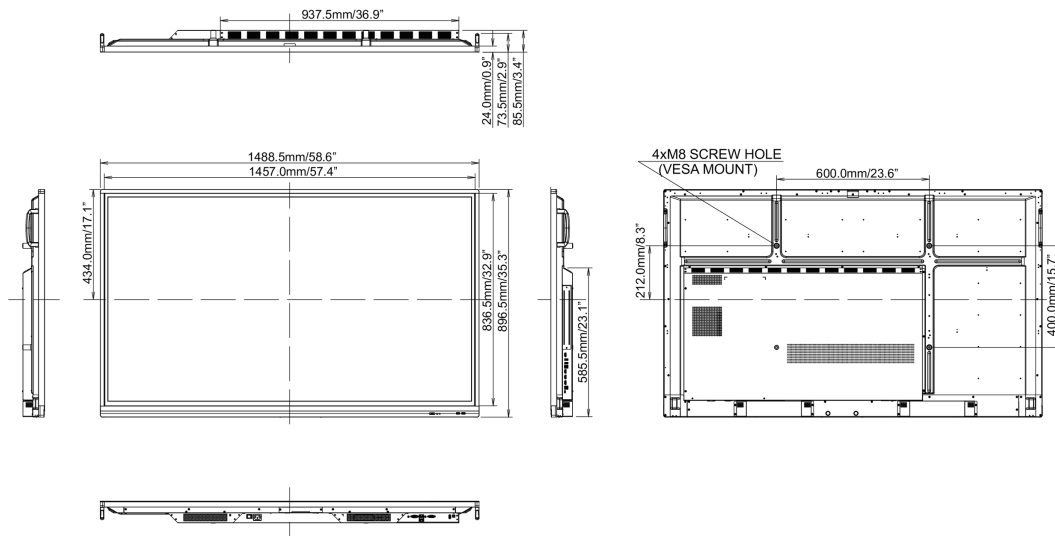

## 10 DIMENSIONS / WEIGHT

Product dimensions W x H x D 1489 x 897 x 86mm

Box dimensions W x H x D 1697 x 220 x 1005mm

Weight (without box) 38kg

Weight (with box) 50kg

EAN code 4948570118434

All trademarks and registered trademarks acknowledged. E & O E. Specification subject to change without notice. All LCD's comply with ISO-9241-307:2008 in connection with pixel defects.