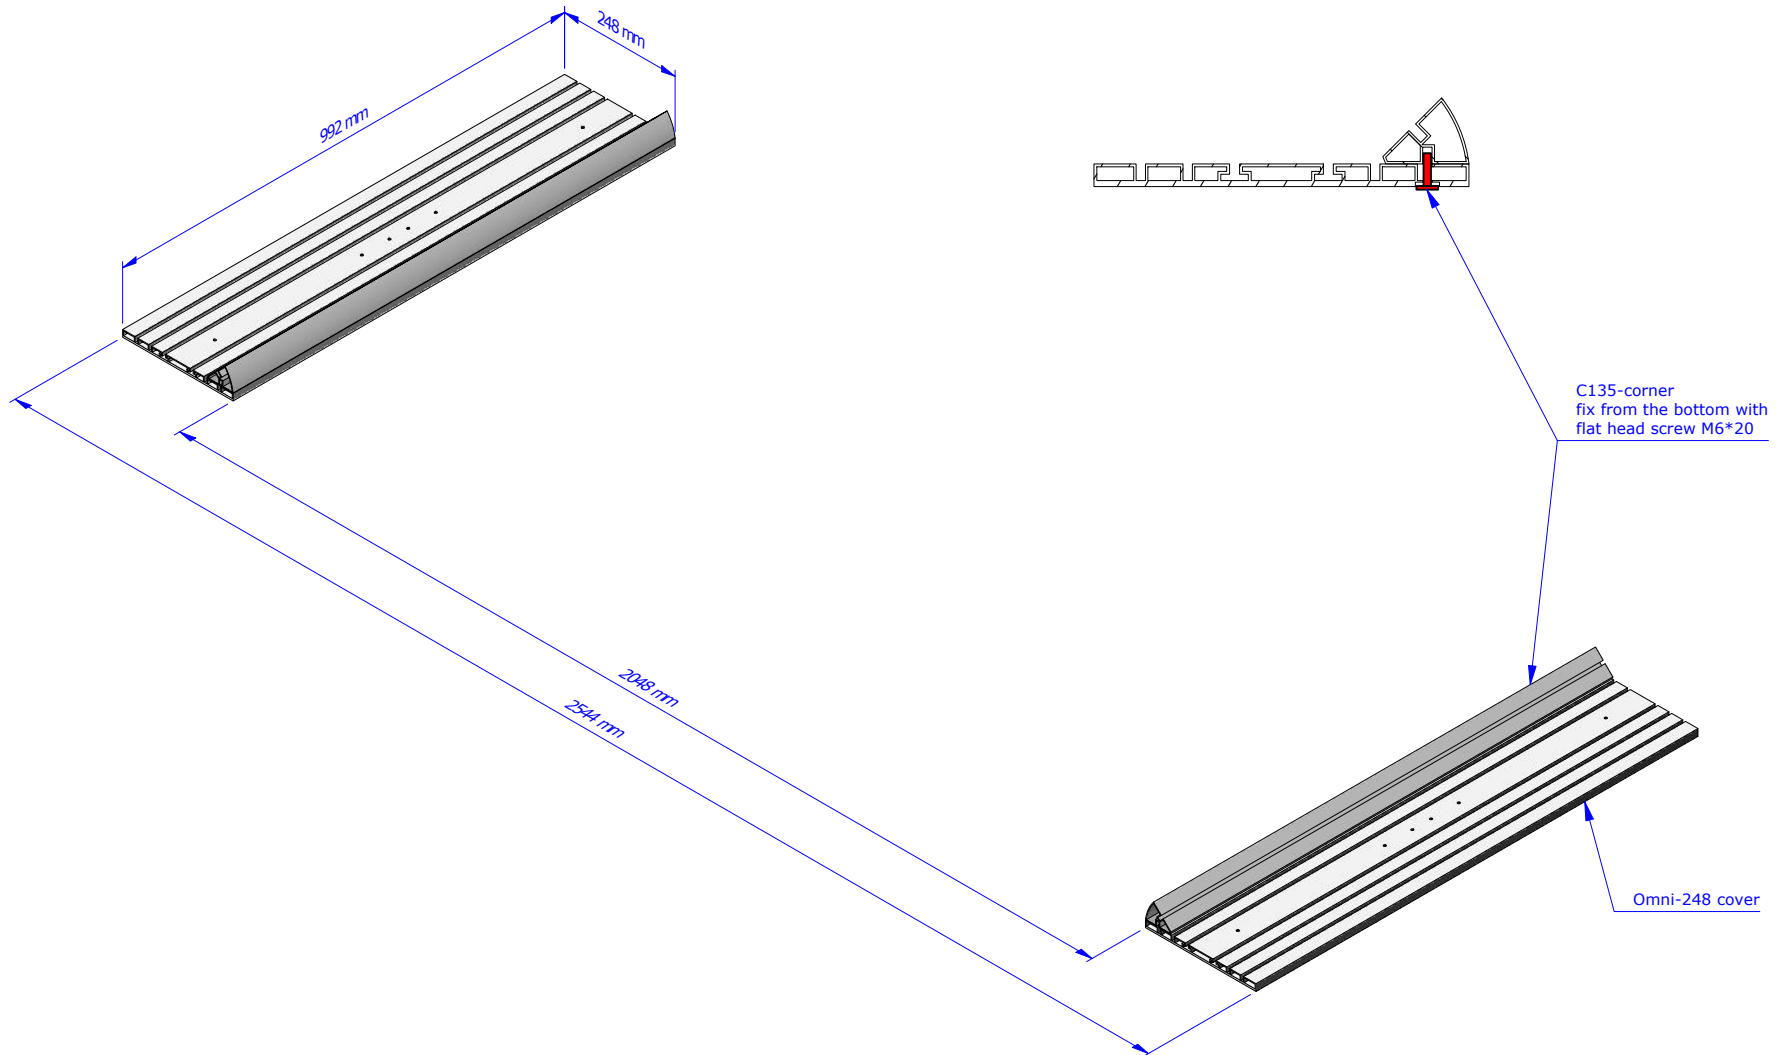

Tunnel Hi-LED

(3x) Extend arches

Client	PSCO	Project	83672	Page 1 / 4
Ref.	Manual - Hi-LED tunnel half LED	Author	TML	
Date	16/08/22	Version	1	

+32 (0)9 381 54 70 - www.aluvision.com

Tunnel Hi-LED

Base

Client	PSCO	Project	83672	Page 2 / 4
Ref.	Manual - Hi-LED tunnel half LED	Author	TML	
Date	16/08/22	Version	1	