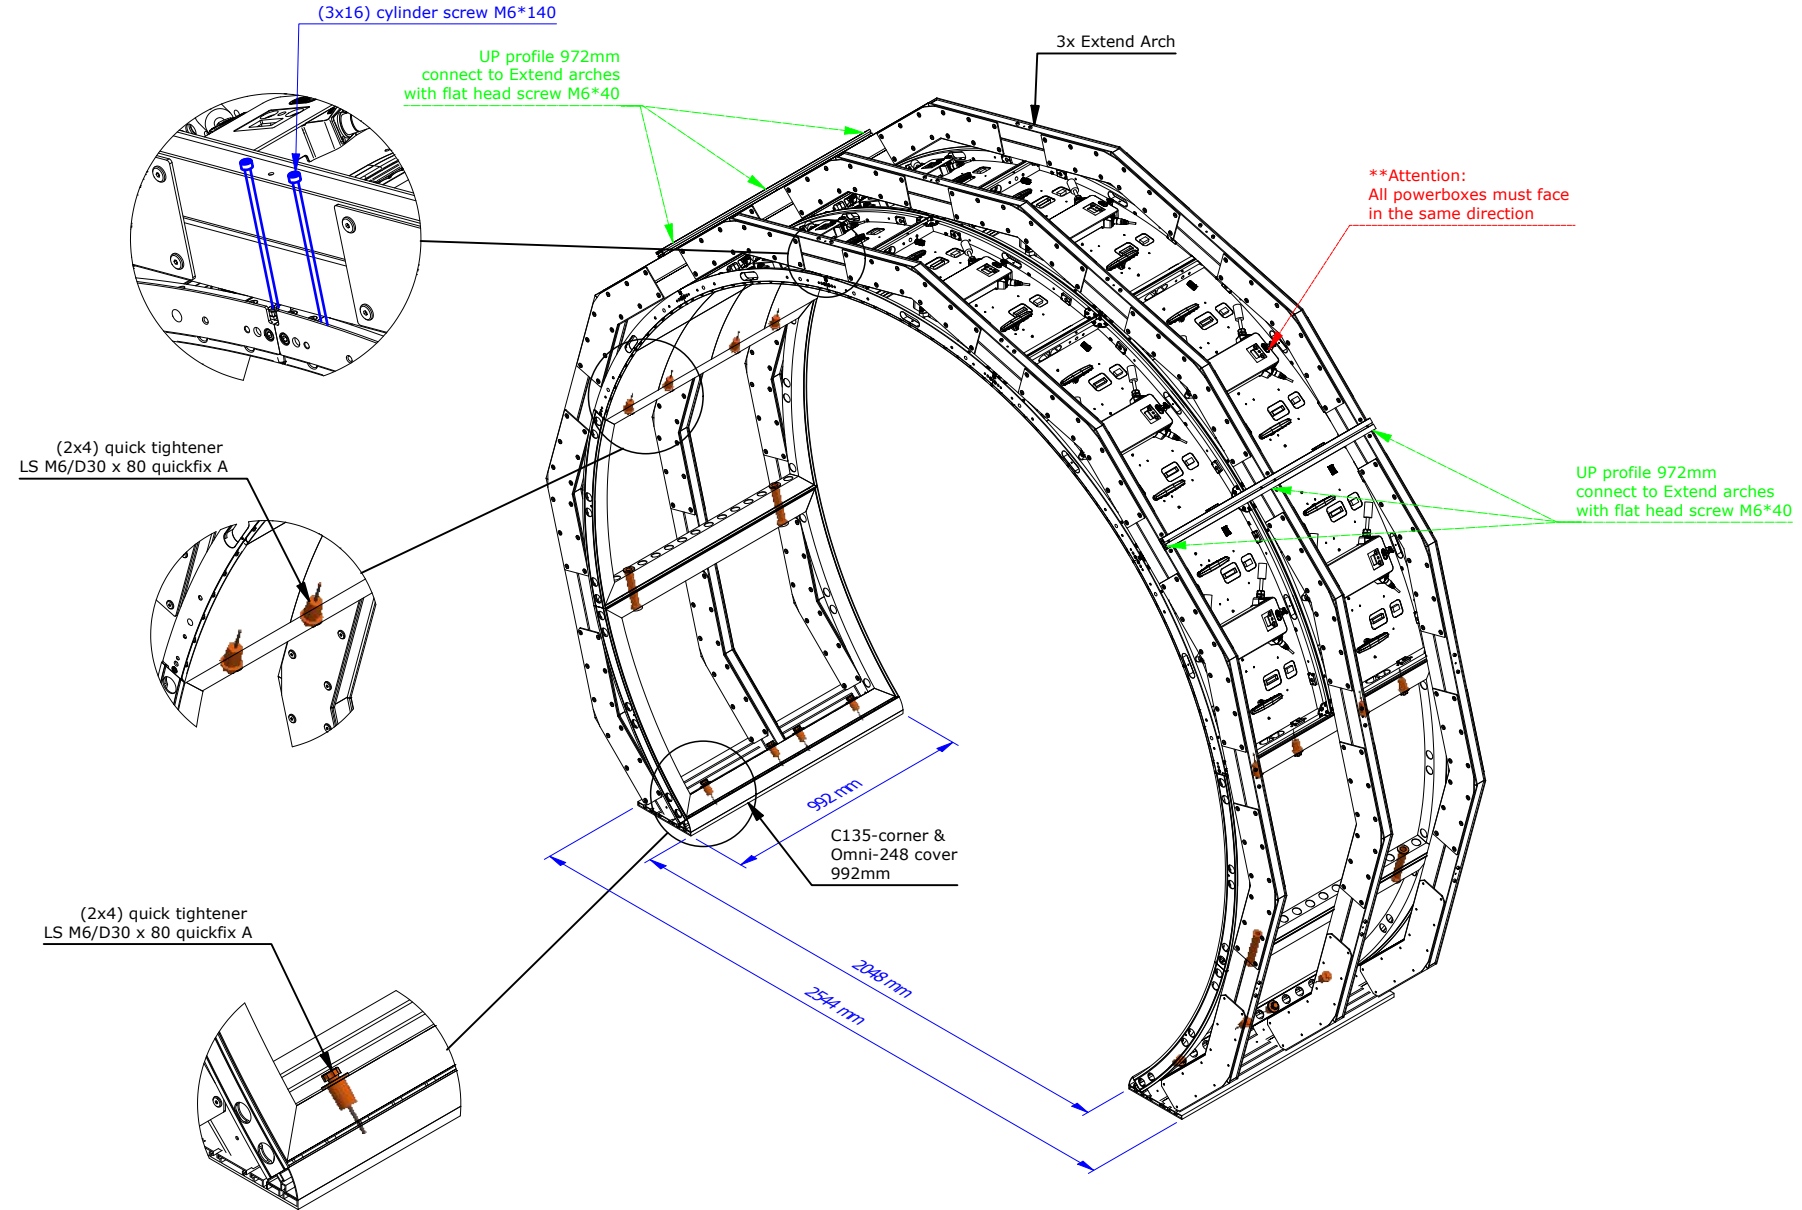

Tunnel Hi-LED

(3x) Extend arches

Client	PSCO	Project	83672	Page 1 / 4
Ref.	Manual - Hi-LED tunnel half LED	Author	TML	
Date	16/08/22	Version	1	

+32 (0)9 381 54 70 - www.aluvision.com

Tunnel Hi-LED

Base

Client	PSCO	Project	83672	Page 2 / 4
Ref.	Manual - Hi-LED tunnel half LED	Author	TML	
Date	16/08/22	Version	1	

+32 (0)9 381 54 70 - www.aluvision.com

Tunnel Hi-LED

LED tiles + omni 55 frames

Client	PSCO	Project	83672	Page 3 / 4
Ref.	Manual - Hi-LED tunnel half LED	Author	TML	
Date	16/08/22	Version	1	

+32 (0)9 381 54 70 - www.aluvision.com