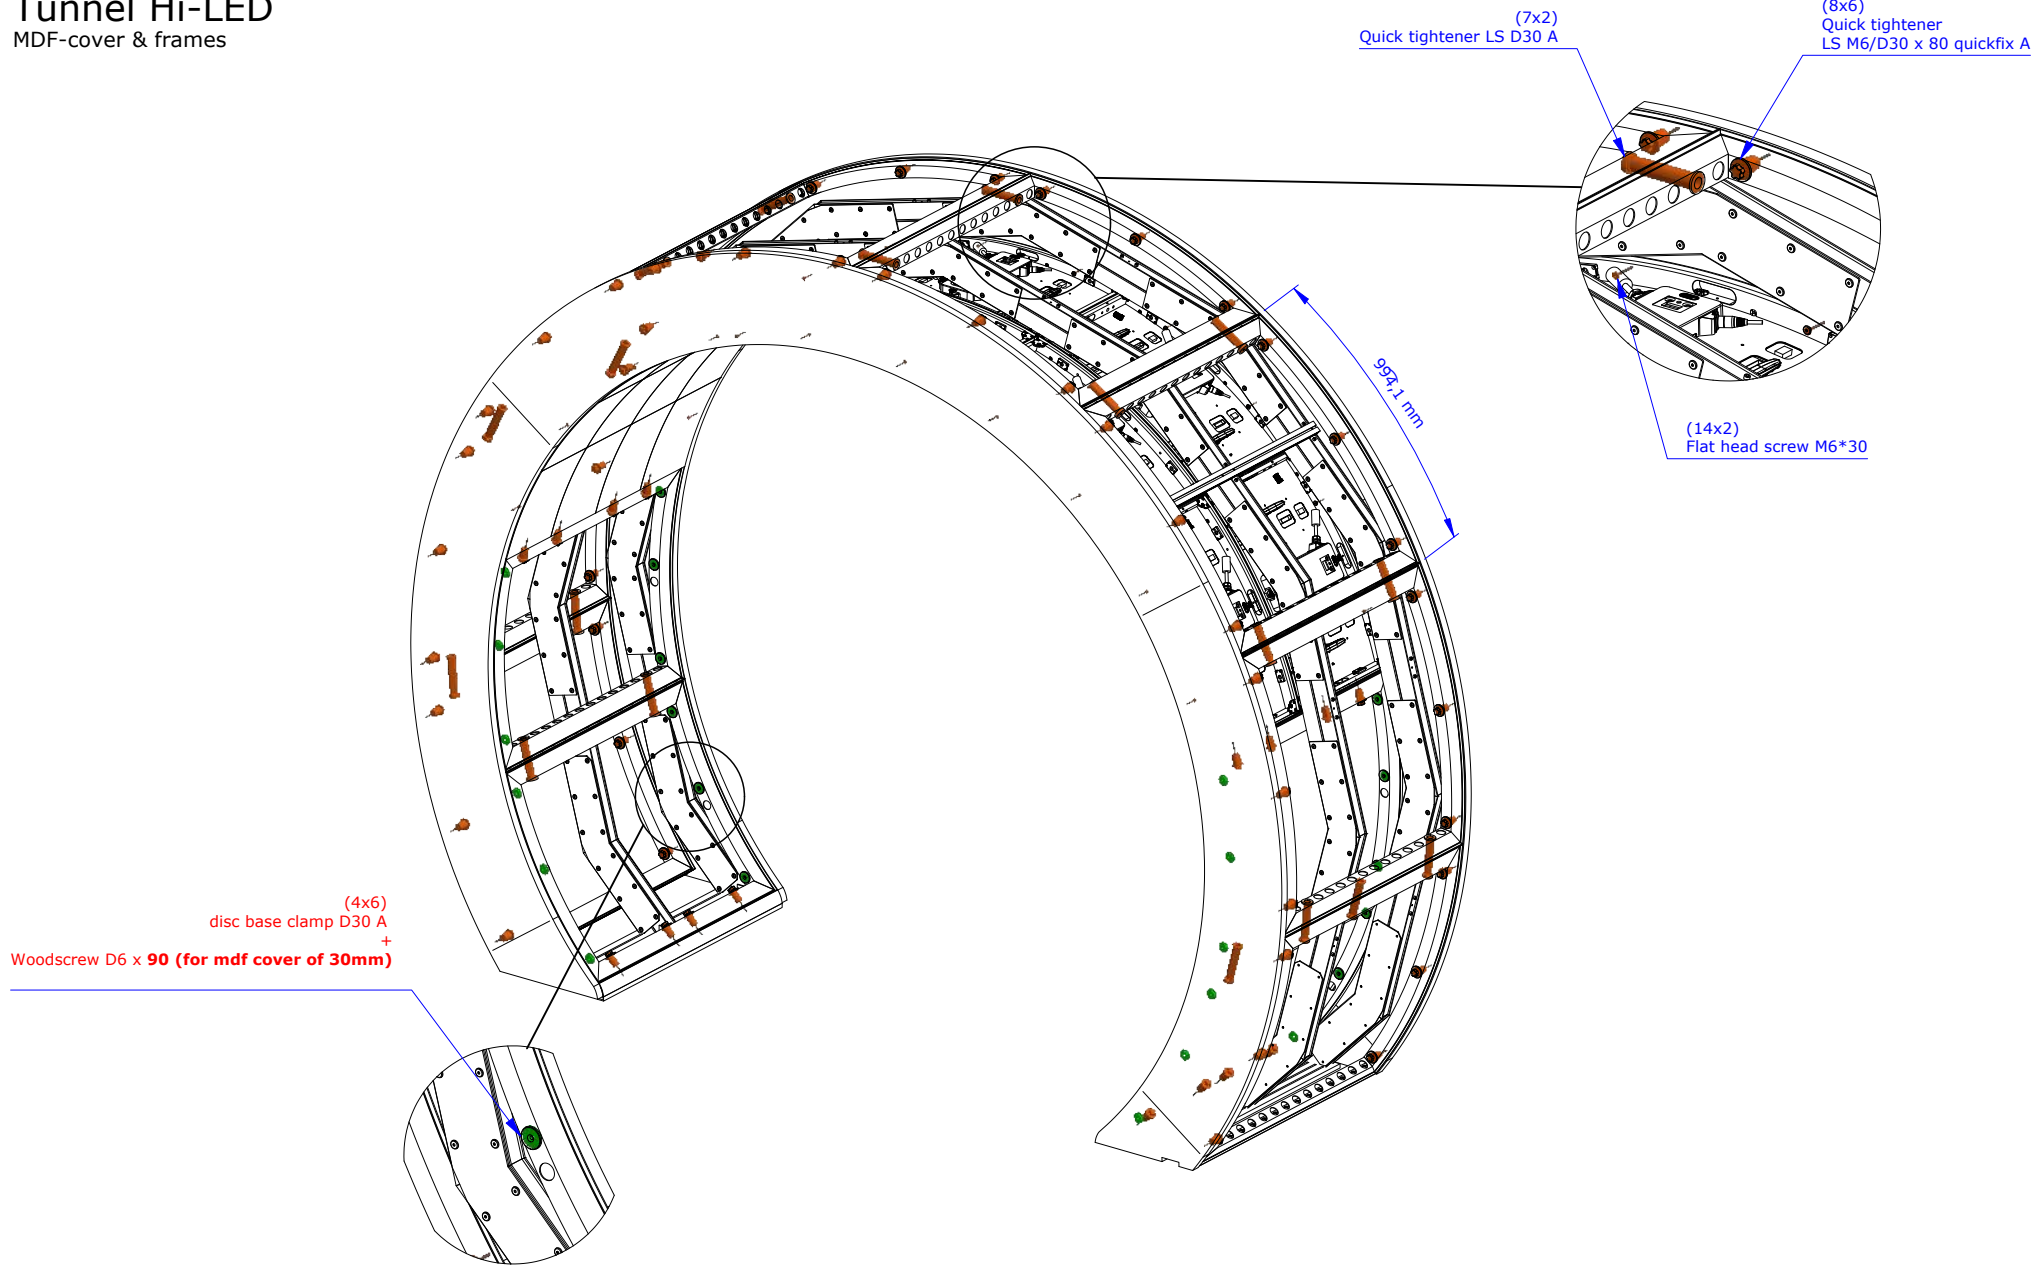

Tunnel Hi-LED

MDF-cover & frames

Client	PSCO	Project	83672	Page 4 / 4
Ref.	Manual - Hi-LED tunnel half LED	Author	TML	
Date	16/08/22	Version	1	

+32 (0)9 381 54 70 - www.aluvision.com