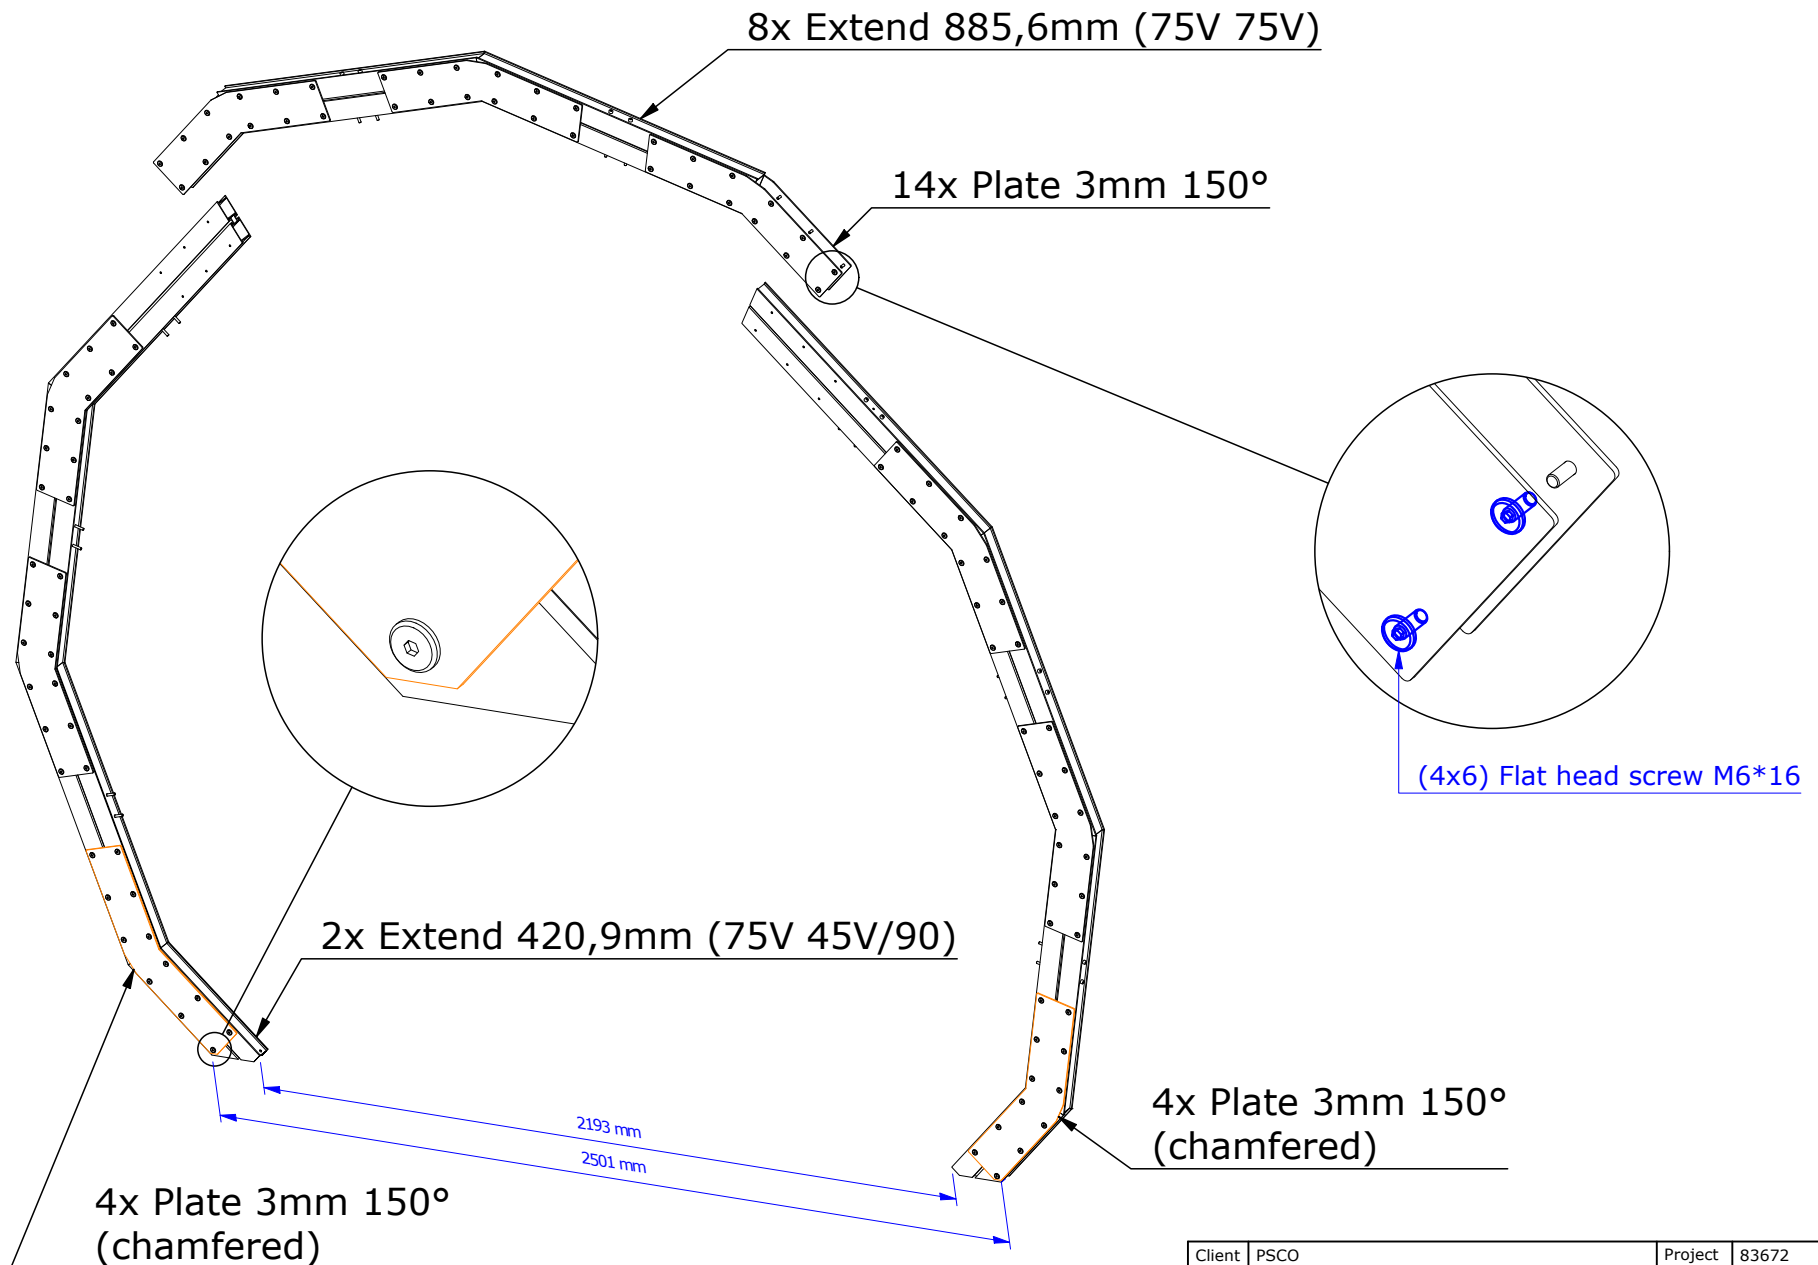

Tunnel Hi-LED

(3x) Extend arches

Client	PSCO	Project	83672	Page 1 / 4
Ref.	Manual - Hi-LED tunnel half LED	Author	TML	
Date	16/08/22	Version	1	

+32 (0)9 381 54 70 - www.aluvision.com